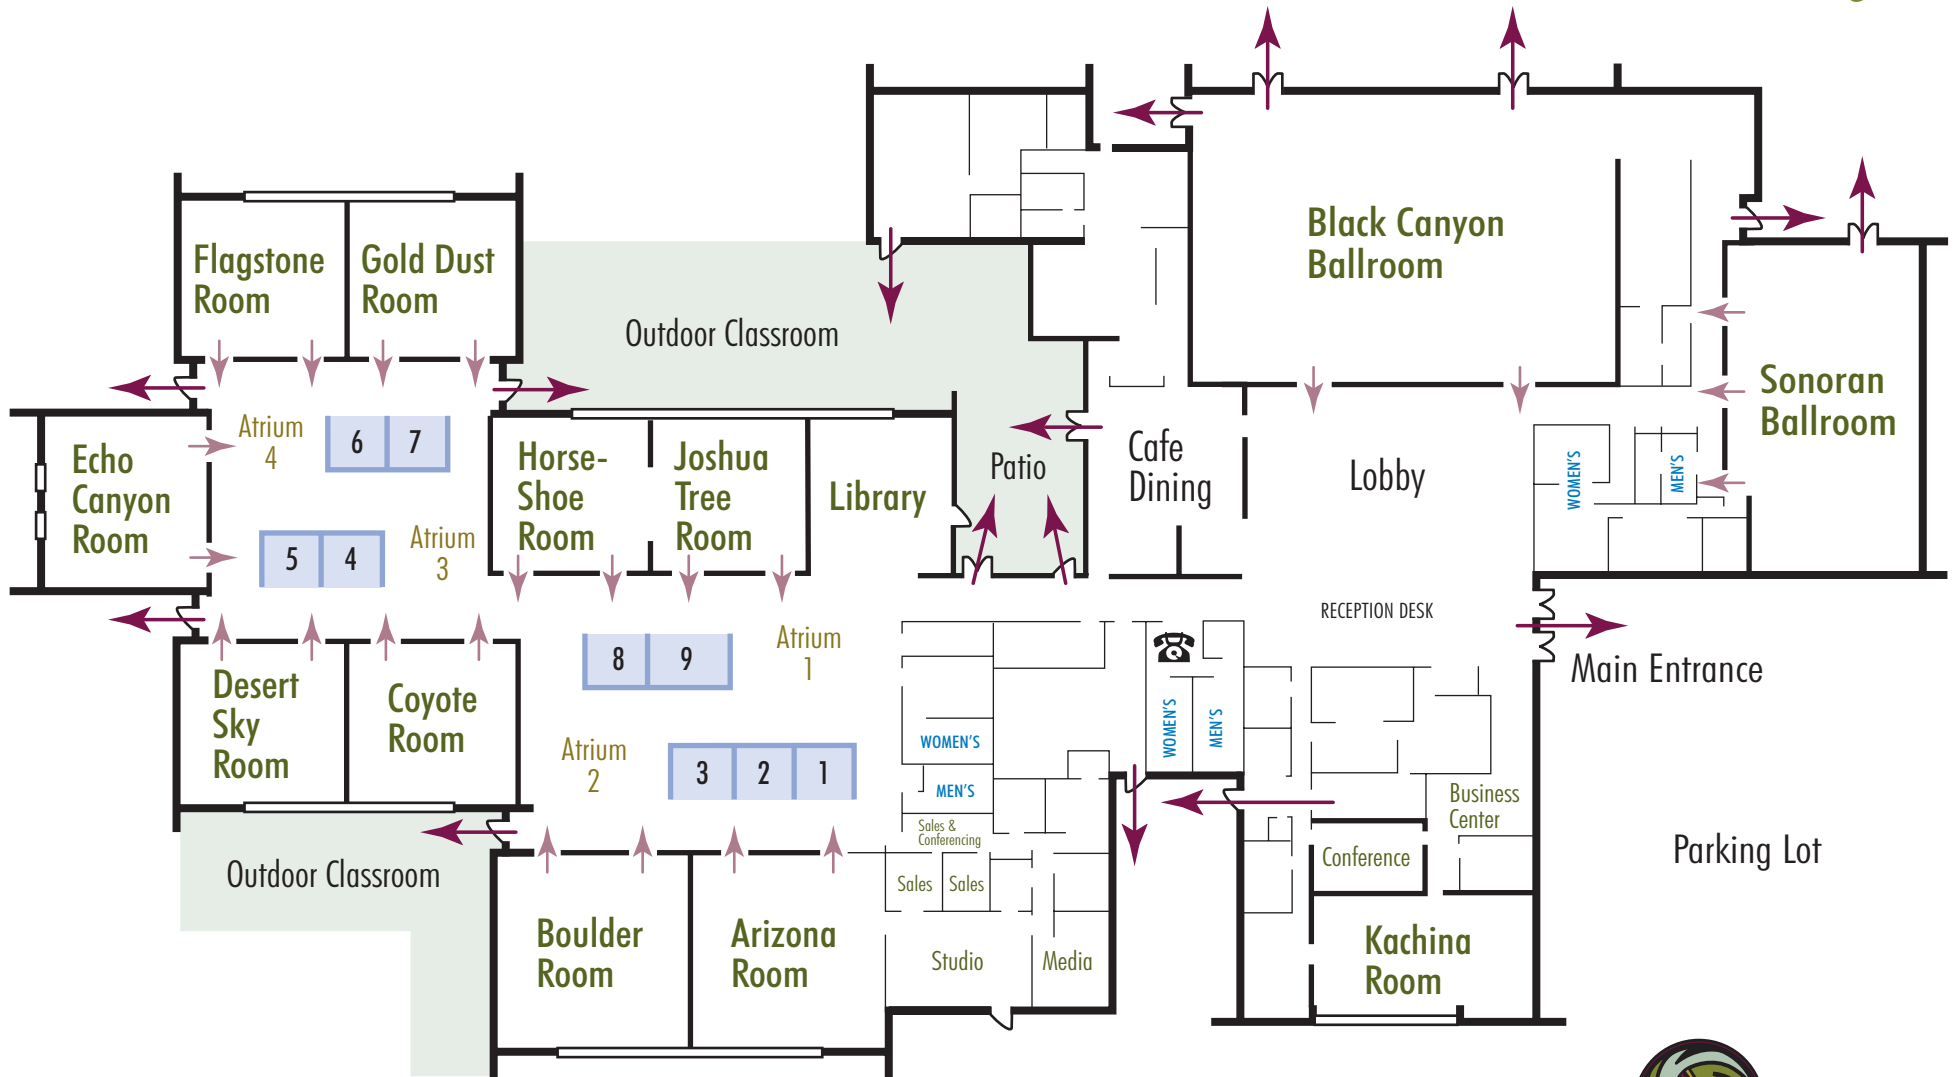

Emergency Exits

-  Exterior Exits
-  Interior Exits
-  You Are Here

9440 N. 25th Avenue | Phoenix, Arizona 85021
tel.602.944.0569 | fax.602.997.5112

Facility Information

Conference Room Hot Line:	DIAL 0 for immediate assistance with any of your conference needs.
Audio Visual:	DIAL 0 for immediate assistance
Messages:	Messages are posted outside your room, unless other arrangements are made.
Restrooms:	Convenient located off Lobby, Atrium and Ballroom.
Faxes:	Faxes can be sent or received at the Front Desk of the Conference Center.
Telephone:	The public telephone is located off the Lobby.
Smoking:	The Conference Center is a dedicated non-smoking environment. Smoking is permitted on the Patio.
Guest Services:	Located in the Lobby
Business Center:	Copy Services Shipping Services Facsimile Services Print your Boarding Pass (complimentary)
Telephone Number:	(602) 944-0569
Fax Number:	(602) 997-5112